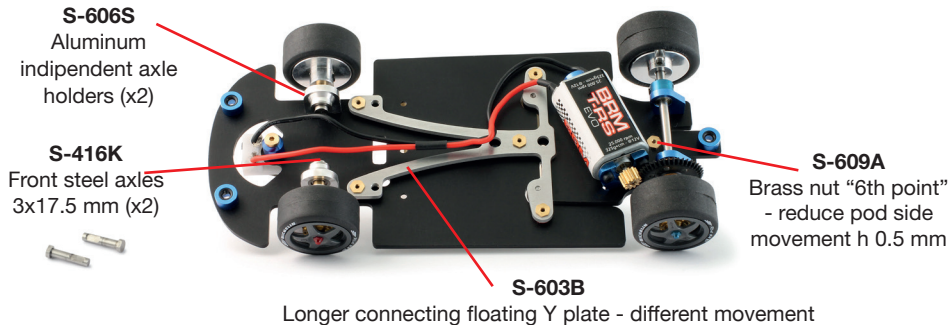

FULL WHITE KITS - KIT BIANCHI COMPLETI

BRM032K2	F1 GTR full white kit - with new racing preassembled chassis
BRM-KAF1GTR	Upgrade kit F1 GTR (new aluminum racing chassis and parts)

WHITE BODY KITS AND PARTS - KIT

S-301	Full white body kit	S-303D	Lexan cockpit - "detailed lower version"
S-302	Painted clear parts set	S-304	Rubber mirrors set (x1)
S-303	Lexan cockpit "straight version"	S-304A	Rubber Antenna (x2)

OPTIONAL CHASSIS CONFIGURATION

BRM060
McL F1 GTR Jacadi #50
24h Le Mans 1995

McLAREN

F1 GTR

1 / 2 4 SCALE

NEW RACING CHASSIS