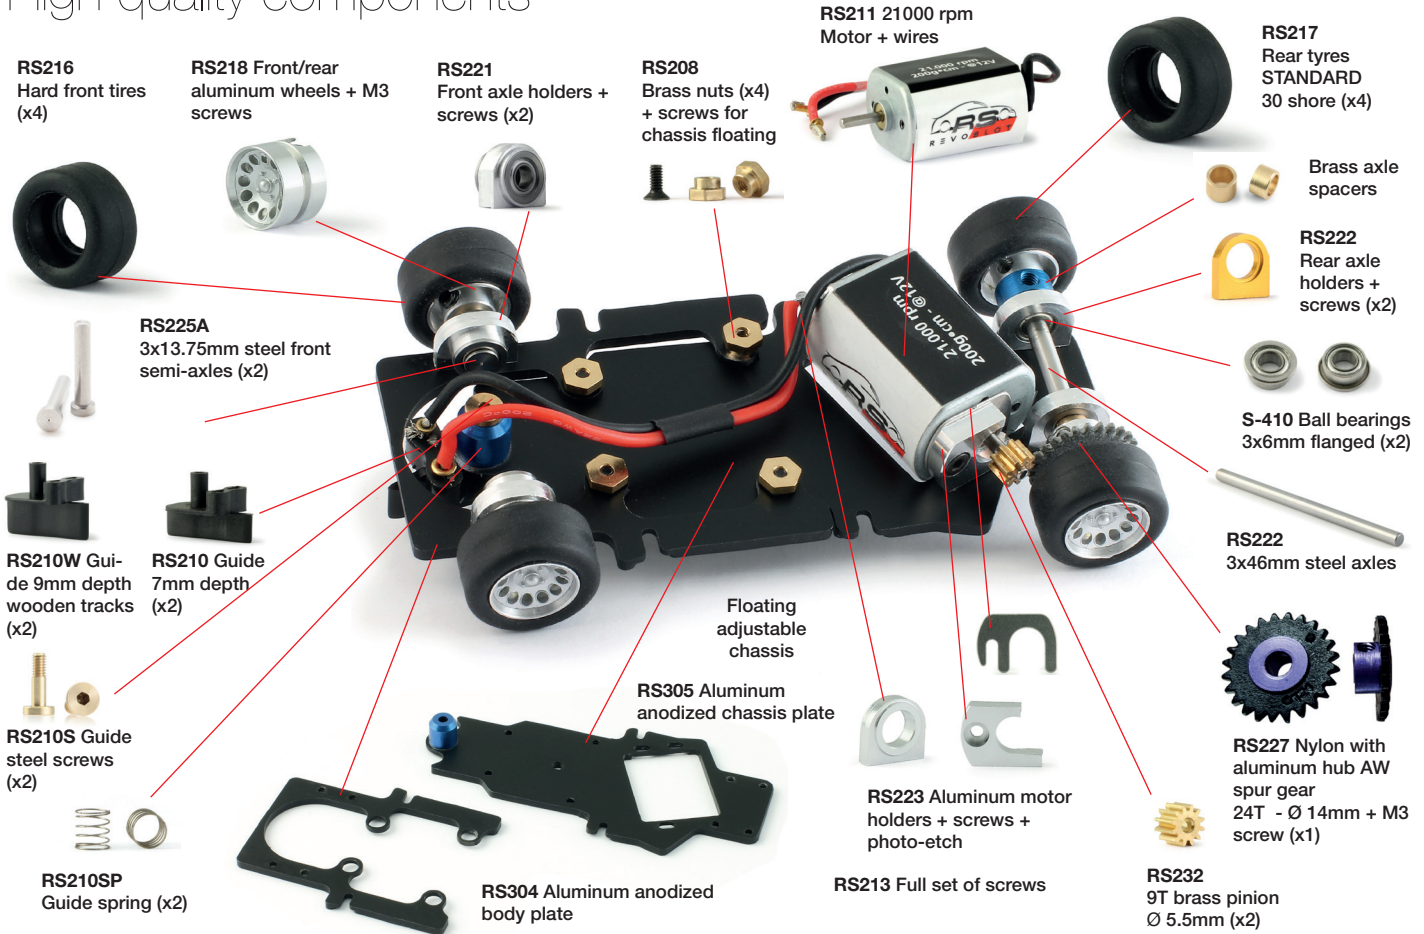

## ALFA ROMEO GTA SPARE PARTS

RS300A	Full white body kit
RS301	White body parts set
RS302	Clear parts set (windows + lights)
RS303	Lexan cockpit set
RS304	Aluminum anodized body plate
RS305	Aluminum anodized chassis plate
RS305B	Aluminum anodized junction bar
RS235	Unpainted wheel inserts - ALFA type
RS236	Unpainted wheel inserts - MINILITE type

RS0129  
Alfa GTA Bert Everrett  
Red # 25

RS0130  
Alfa GTA Bobcor  
Yellow # 25

RS0132  
Alfa GTA Brugger #93

WHITE KIT  
RS0133A  
Alfa GTA White Kit Type A

RS 0131  
Alfa GTA Bert Everrett  
twin pack

## High quality components

YOU CAN FIND ALL THE SPARES AT BRM MODEL CARS

**RS216**  
Hard front tires  
(x4)

**RS218** Front/rear  
aluminum wheels + M3  
screws

**RS221**  
Front axle holders +  
screws (x2)

**RS208**  
Brass nuts (x4)  
+ screws for  
chassis floating

**RS211** 21000 rpm  
Motor + wires

**RS217**  
Rear tyres  
STANDARD  
30 shore (x4)

Brass axle  
spacers

**RS222**  
Rear axle  
holders +  
screws (x2)