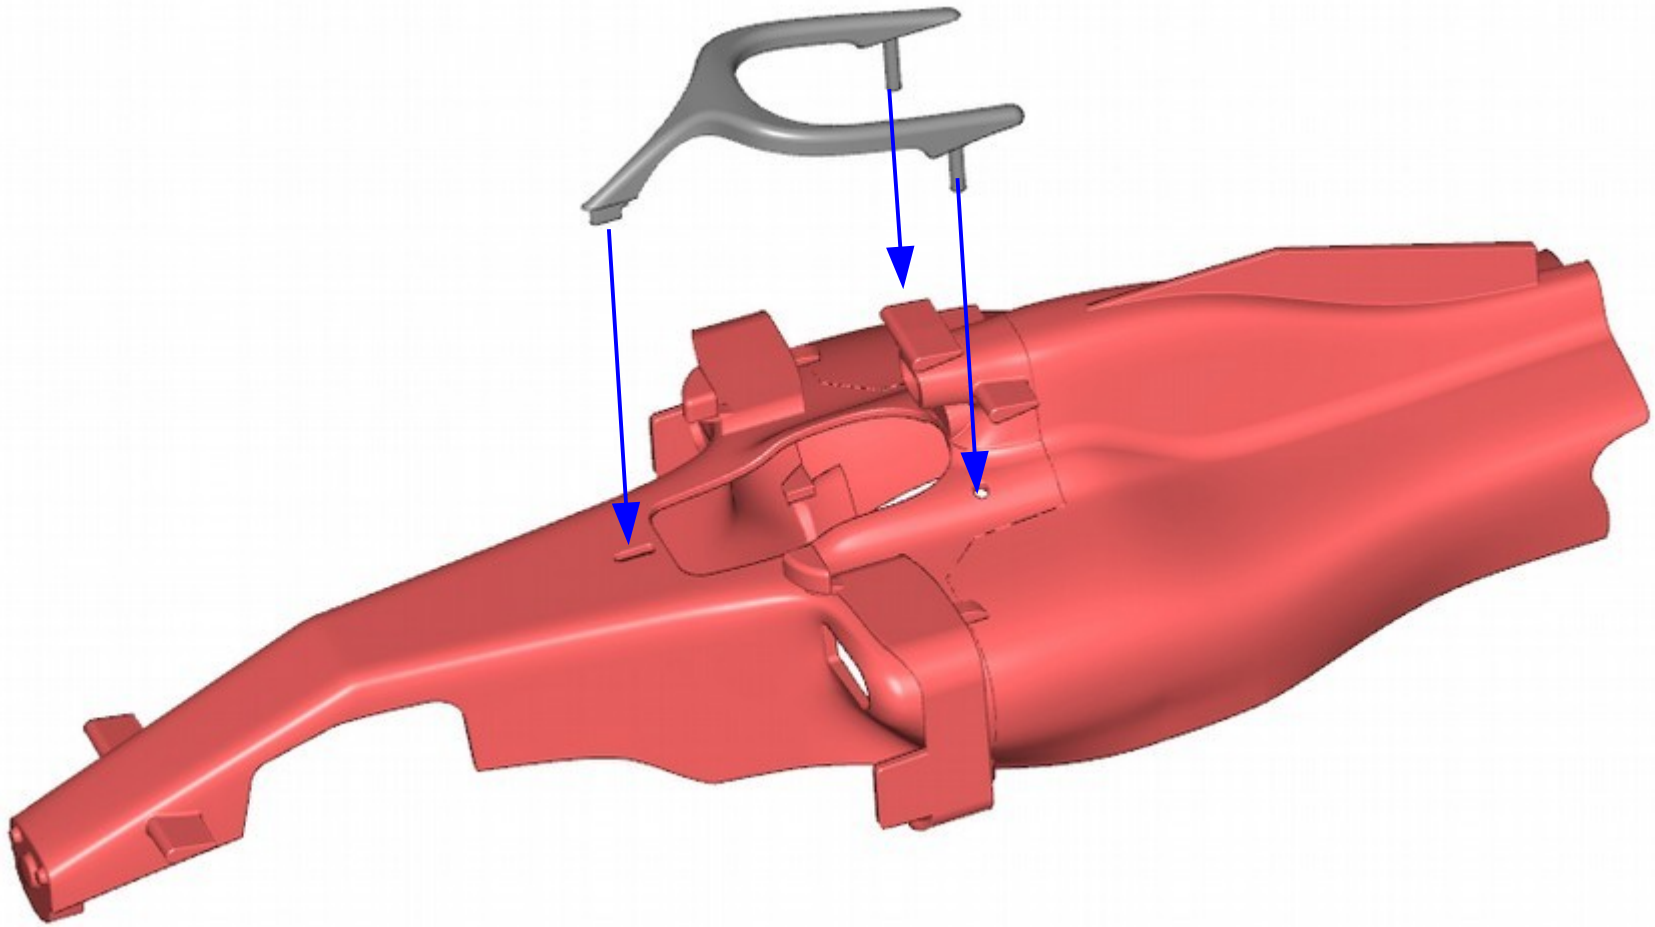

Monoposto CAR07 Starter Instructions

Optional, paint the steering wheel and add your decal

Optional, add your dashboard decal

1)

2)

3)

Optional, use 2x CN10 Neodimium magnet