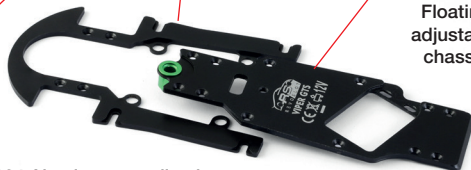

Professional mechanics

High quality components

YOU CAN FIND ALL THE SPARES AT BRM MODEL CARS

RS201M
Front stock tyres
low profile (x4)

RS127 Front aluminum
wheels + M3 screws (x2)
RS128 Rear aluminum
wheels + M3 screws (x2)

RS205M
Front axle holders +
screws (x2)

RS208
Brass nuts (x4)
+ screws for
chassis floating

RS211 21000 rpm
Motor + wires

RS202W
Rear wide "full"
tyres STANDARD
30 shore (x4)

Brass axle
spacers

RS209
Calibrated 50mm
steel axles - Ø 3mm (x2)

RS206
Rear axle
holders +
screws (x2)

RS210W Guide
9mm depth
wooden tracks
(x2)

RS210 Guide
7mm depth
wooden tracks
(x2)

RS210S Guide
steel screws

RS210SP
Guide spring (x2)

RS124 Aluminum anodized
body plate

RS125 Aluminum anodized
chassis plate

Floating
adjustable
chassis

RS207
Aluminum
Motor
holder + screws

RS213 Full set of screws

RS212
12T pinion
Ø 6.4mm (x2)

S-410 Ball bearings
3x6mm flanged (x2)

S-419 Nylon with
aluminum hub AW
spur gear
33T - Ø 12,4mm +
M3 screw (x1)